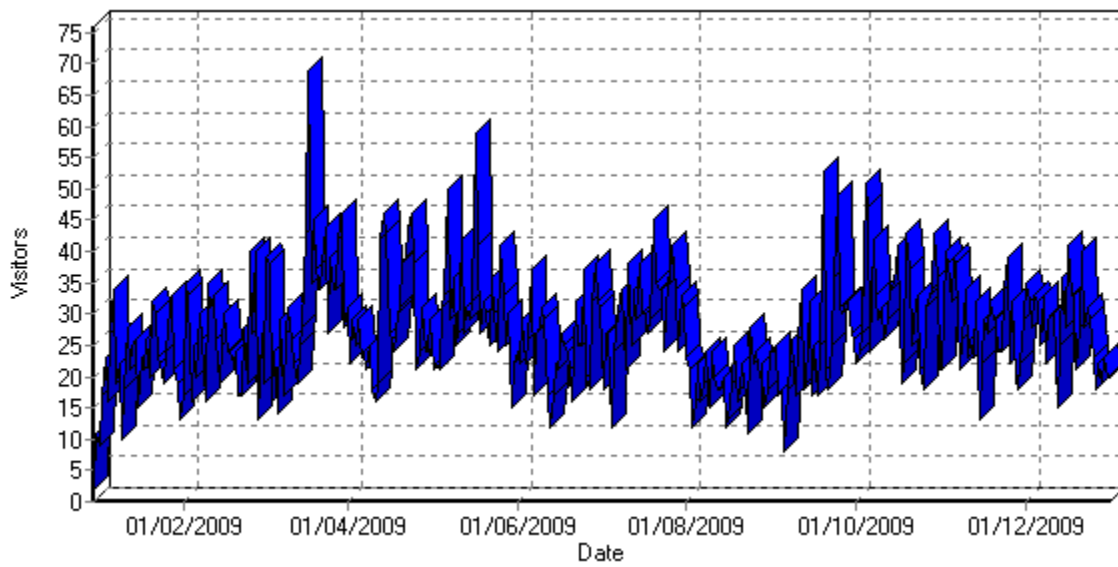

Report for Stats2009: Activity Statistics

Powered by
WebLog Expert

Time range: 31/12/2008 23:11:54 - 31/12/2009 21:18:46

Generated on Fri Mar 05, 2010 - 12:22:04

Daily

Daily Visitors

Daily Activity

Date	Hits	Page Views	Visitors	Average Visit Length	Bandwidth (KB)
Thu 12/11/2009	211	38	23	04:51	7,431
Fri 13/11/2009	197	31	32	02:19	8,905
Sat 14/11/2009	116	12	13	02:25	5,927
Sun 15/11/2009	169	26	22	01:41	6,281
Mon 16/11/2009	227	42	29	01:20	13,149
Tue 17/11/2009	142	37	27	01:33	8,243
Wed 18/11/2009	153	41	32	01:01	5,055
Thu 19/11/2009	574	51	29	02:42	51,120
Fri 20/11/2009	311	34	29	03:26	20,614
Sat 21/11/2009	82	25	24	39	2,828
Sun 22/11/2009	93	12	24	03:51	10,048
Mon 23/11/2009	477	44	34	03:02	61,982
Tue 24/11/2009	342	69	39	01:06	14,182
Wed 25/11/2009	125	24	22	02:42	6,242
Thu 26/11/2009	432	53	32	02:28	15,932
Fri 27/11/2009	133	26	20	01:56	3,778
Sat 28/11/2009	137	25	18	01:04	7,403
Sun 29/11/2009	118	21	22	02:36	5,717
Mon 30/11/2009	256	46	29	03:32	9,075
Tue 01/12/2009	1,199	170	35	03:24	49,548
Wed 02/12/2009	499	53	32	02:54	43,049
Thu 03/12/2009	228	66	28	03:13	6,800