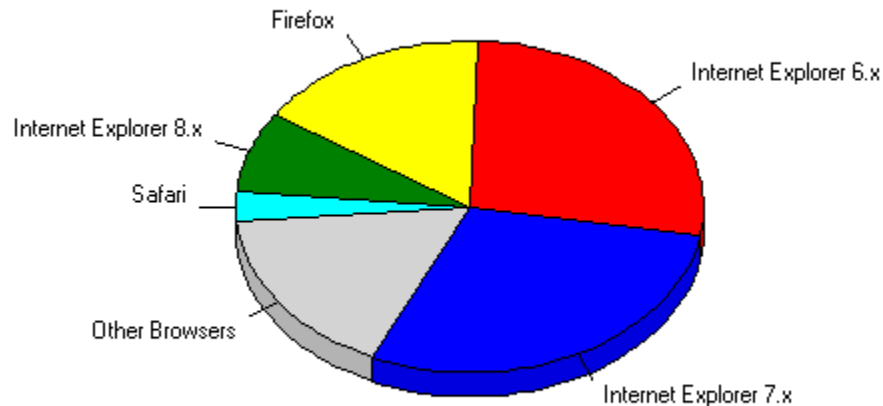

Report for Stats2009: Browsers

Powered by
WebLog Expert

Time range: 31/12/2008 23:11:54 - 31/12/2009 21:18:46

Generated on Fri Mar 05, 2010 - 12:22:04

Browsers

Most Used Browsers

Most Used Browsers

	Browser	Hits	Visitors	% of Total Visitors
1	Internet Explorer 7.x	23,800	1,707	29.09%
2	Internet Explorer 6.x	26,174	1,601	27.28%
3	Firefox	16,520	947	16.14%
4	Internet Explorer 8.x	7,917	467	7.96%
5	Safari	3,451	168	2.86%
6	Opera	708	119	2.03%
7	Mozilla/5.0 (compatible; Charlotte/1.1; http://www.searchme.com/support/)	202	114	1.94%
8	Mozilla/4.0 (compatible;)	187	106	1.81%
9	Netscape 4.x	228	101	1.72%
10	Mozilla/5.0 (compatible; ScoutJet; +http://www.scoutjet.com/)	293	100	1.70%
11	Internet Explorer 5.x	105	86	1.47%
12	Others	153	54	0.92%
13	librabort/2.0 (+http://academic.research.microsoft.com)	46	46	0.78%
14	Mozilla/5.0 (compatible; Google Desktop)	38	38	0.65%
15	Yanga WorldSearch Bot v1.1/beta (http://www.yanga.co.uk/)	103	15	0.26%
16	Java/1.6.0_04	11	11	0.19%
17	Netscape 5.x	56	10	0.17%
18	Mozilla/5.0 (compatible; Tagobot/3.0; +http://www.tagoo.ru)	119	9	0.15%
19	Mozilla/5.0 (compatible; discobot/1.1; +http://discoveryengine.com/discobot.html)	20	8	0.14%
20	al_viewer larbin2.6.3@unspecified.mail	9	8	0.14%
21	al_viewer (larbin2.6.3@unspecified.mail)	8	8	0.14%