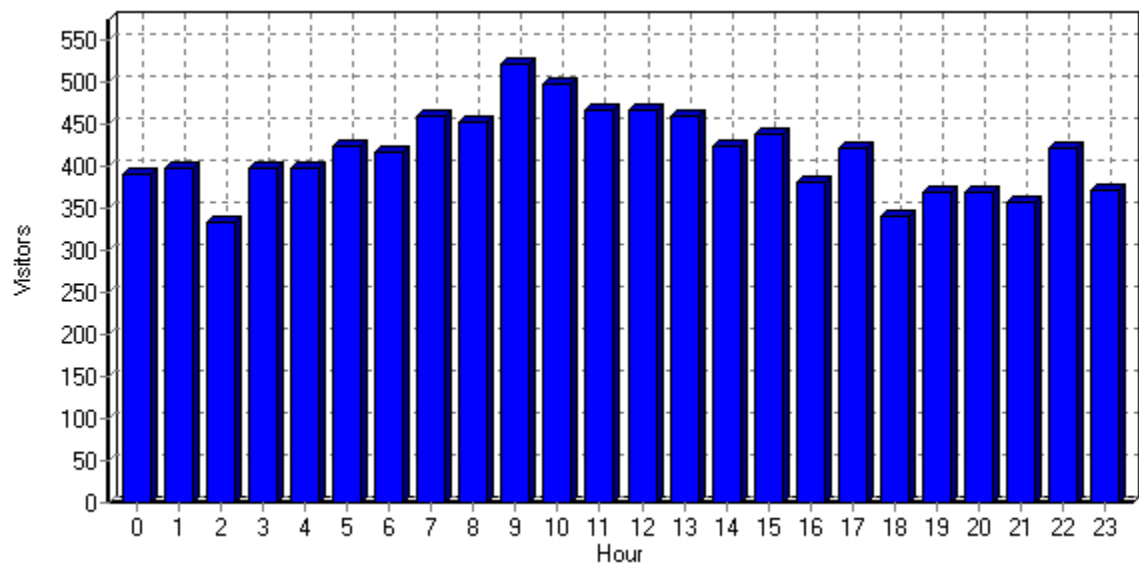

Activity by Hour of Day

Hour	Hits	Page Views	Visitors	Bandwidth (KB)
00:00 - 00:59	2,483	466	390	230,459
01:00 - 01:59	1,664	409	398	96,773
02:00 - 02:59	1,978	353	334	113,111
03:00 - 03:59	2,009	388	396	161,908
04:00 - 04:59	2,426	528	397	122,578
05:00 - 05:59	3,065	588	423	238,717
06:00 - 06:59	3,390	611	416	169,907
07:00 - 07:59	7,164	715	458	213,826
08:00 - 08:59	6,798	663	452	243,470
09:00 - 09:59	7,686	1,150	521	363,864
10:00 - 10:59	5,524	1,043	496	337,358
11:00 - 11:59	4,952	932	465	326,768
12:00 - 12:59	5,138	923	467	289,470
13:00 - 13:59	5,232	823	460	328,431
14:00 - 14:59	4,779	957	423	271,007
15:00 - 15:59	3,886	896	438	174,777
16:00 - 16:59	2,647	606	380	134,182
17:00 - 17:59	3,069	691	422	248,120
18:00 - 18:59	2,334	508	340	151,495
19:00 - 19:59	2,612	506	369	161,712
20:00 - 20:59	3,434	535	368	190,061
21:00 - 21:59	2,210	418	357	127,725
22:00 - 22:59	2,723	612	420	167,528
23:00 - 23:59	2,409	561	371	189,672
Total	89,612	15,882	9,961	5,052,931