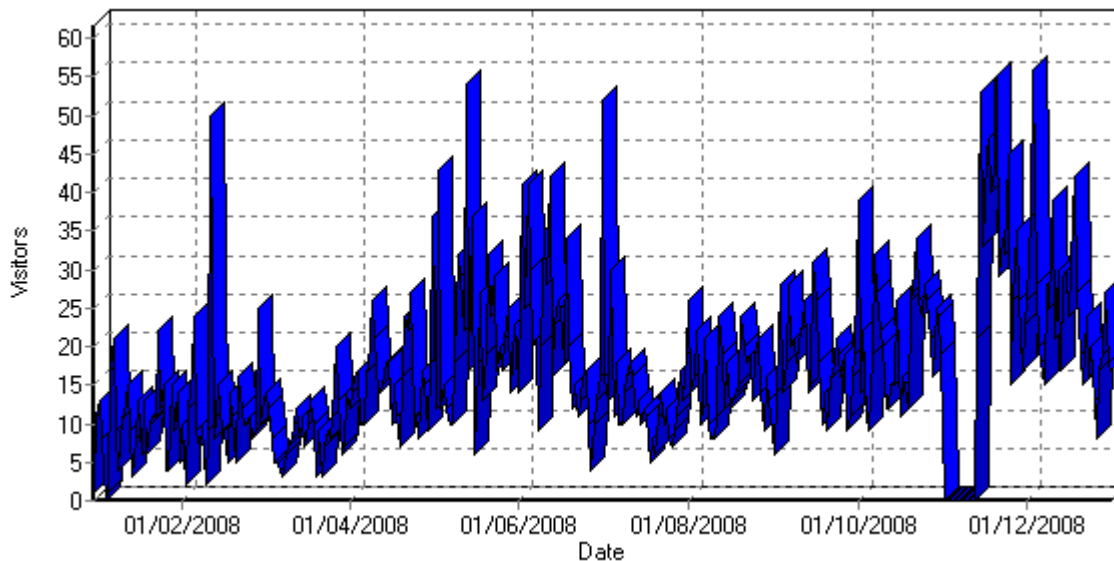

Report for CSCE Vancouver Section 2008 JAN-DEC: General Statistics Web

Time range: 31/12/2007 23:44:46 - 31/12/2008 19:41:51

Generated on Fri Feb 13, 2009 - 15:55:10

Summary

Summary

Hits

Total Hits	108,325
Average Hits per Day	295
Average Hits per Visitor	17.52
Cached Requests	51,468
Failed Requests	4,407

Page Views

Total Page Views	14,476
Average Page Views per Day	39
Average Page Views per Visitor	2.34

Visitors

Total Visitors	6,182
Average Visitors per Day	16
Total Unique IPs	2,437

Bandwidth

Total Bandwidth	2.73 GB
Average Bandwidth per Day	7.62 MB
Average Bandwidth per Hit	26.43 KB
Average Bandwidth per Visitor	463.16 KB

Report for CSCE Vancouver Section 2008 JAN-DEC: Activity Statistics Web

Time range: 31/12/2007 23:44:46 - 31/12/2008 19:41:51

Generated on Fri Feb 13, 2009 - 15:55:10

Daily

Daily Visitors

Daily Activity

Date	Hits	Page Views	Visitors	Average Visit Length	Bandwidth (KB)
Wed 12/11/2008	-	-	-	-	-
Thu 13/11/2008	1,864	244	21	05:49	21,744
Fri 14/11/2008	808	116	53	05:46	41,321
Sat 15/11/2008	329	70	33	03:56	21,262
Sun 16/11/2008	320	73	45	04:17	16,191
Mon 17/11/2008	1,601	101	47	06:45	82,879
Tue 18/11/2008	3,726	204	40	07:00	188,859
Wed 19/11/2008	856	128	43	02:10	116,207
Thu 20/11/2008	464	57	55	02:03	32,457
Fri 21/11/2008	379	84	29	03:30	16,176
Sat 22/11/2008	1,842	55	34	01:53	14,239
Sun 23/11/2008	181	38	32	02:30	18,813
Mon 24/11/2008	333	97	45	01:15	10,815
Tue 25/11/2008	377	23	15	03:19	43,356
Wed 26/11/2008	269	60	26	37	12,568
Thu 27/11/2008	271	65	35	45	9,379
Fri 28/11/2008	238	61	26	03:57	4,228
Sat 29/11/2008	209	47	17	54	7,772
Sun 30/11/2008	62	20	23	08	749
Mon 01/12/2008	351	54	26	01:28	10,517
Tue 02/12/2008	820	156	37	02:50	46,349
Wed 03/12/2008	1,070	148	56	04:09	115,380
Thu 04/12/2008	334	37	28	44	19,511
Fri 05/12/2008	157	42	20	37	3,110