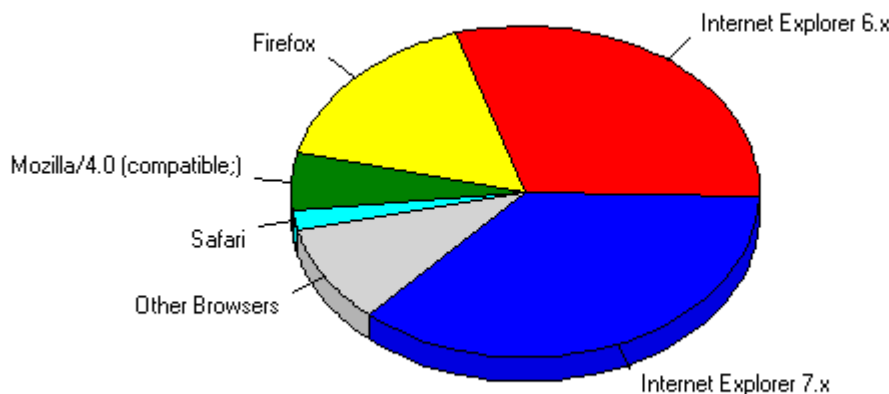

Report for CSCE Vancouver Section 2008 JAN-DEC: Browsers

Powered by
WebLog Expert

Time range: 31/12/2007 23:44:46 - 31/12/2008 19:41:51

Generated on Fri Feb 13, 2009 - 15:55:10

Browsers

Most Used Browsers

Most Used Browsers

	Browser	Hits	Visitors	% of Total Visitors
1	Internet Explorer 7.x	22,762	1,248	36.11%
2	Internet Explorer 6.x	63,183	1,048	30.32%
3	Firefox	13,145	568	16.44%
4	Mozilla/4.0 (compatible;)	462	194	5.61%
5	Safari	2,302	70	2.03%
6	Mozilla/5.0 (compatible; ScoutJet; +http://www.scoutjet.com/)	130	61	1.77%
7	Mozilla/5.0 (compatible; Google Desktop)	53	52	1.50%
8	Netscape 4.x	113	23	0.67%
9	Opera	170	23	0.67%
10	Internet Explorer 5.x	265	23	0.67%
11	Others	70	18	0.52%
12	Mozilla/5.0 (compatible; Charlotte/1.1; http://www.searchme.com/support/)	43	17	0.49%
13	Konqueror	13	13	0.38%
14	Internet Explorer 8.x	83	12	0.35%
15	Yanga WorldSearch Bot v1.1/beta (http://www.yanga.co.uk/)	67	10	0.29%
16	Mozilla/5.0 (compatible; Charlotte/1.0; http://www.searchme.com/support/)	16	9	0.26%
17	Netscape 7.x	64	5	0.14%
18	Internet Explorer 3.x	10	5	0.14%
19	Mozilla/3.0 (compatible; Indy Library)	5	5	0.14%
20	SeaMonkey	40	4	0.12%
21	BlackBerry8310/4.2.2 Profile/MIDP-2.0 Configuration/CLDC-1.1 VendorID/102	5	4	0.12%
22	Java/1.5.0_06	4	4	0.12%
23	Mozilla/5.0 (compatible; MJ12bot/v1.2.3; http://www.majestic12.co.uk/bot.php?+)	20	3	0.09%
24	Harry	3	3	0.09%