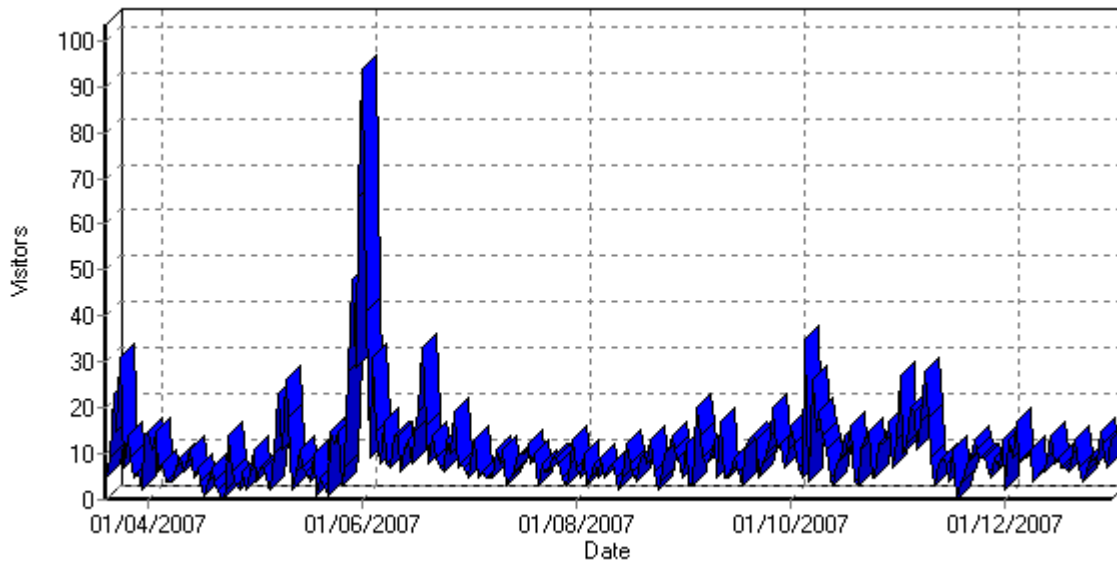

Report for CSCE Vancouver Section: Activity Statistics

Powered by
WebLog Expert

Time range: 20/03/2007 14:28:15 - 31/12/2007 19:38:19

Generated on Sun Jan 06, 2008 - 19:00:43

Daily

Daily Visitors

Daily Activity

Date	Hits	Page Views	Visitors	Average Visit Length	Bandwidth (KB)
Mon 12/11/2007	375	30	8	02:38	3,402
Tue 13/11/2007	104	25	9	01:28	4,941
Wed 14/11/2007	238	43	8	03:20	5,127
Thu 15/11/2007	17	2	4	06	528
Fri 16/11/2007	246	48	11	54	8,739
Sat 17/11/2007	-	-	-	-	-
Sun 18/11/2007	58	12	4	32	1,137
Mon 19/11/2007	15	3	4	09:09	314
Tue 20/11/2007	173	59	8	03:01	5,999
Wed 21/11/2007	148	32	9	44	4,846
Thu 22/11/2007	107	38	13	01:00	2,609
Fri 23/11/2007	93	16	11	08:25	1,962
Sat 24/11/2007	51	10	9	03:35	1,741
Sun 25/11/2007	48	20	9	05:34	1,433
Mon 26/11/2007	65	9	6	06:59	1,492
Tue 27/11/2007	28	5	5	38	968
Wed 28/11/2007	205	38	9	53	4,745
Thu 29/11/2007	65	18	7	32	1,733
Fri 30/11/2007	117	18	13	01:29	2,539
Sat 01/12/2007	10	2	2	00	108
Sun 02/12/2007	77	16	13	33	2,150
Mon 03/12/2007	133	10	9	57	2,909
Tue 04/12/2007	327	43	17	01:58	15,596